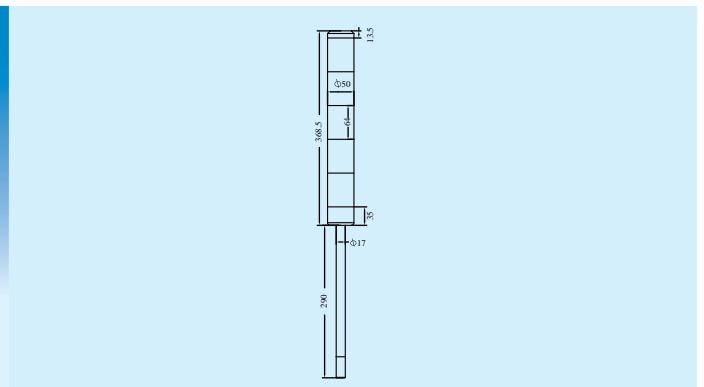

信號燈 TOWER LIGHT	層數 LEVEL	電壓 VOLTAGE	燈泡		蜂鳴器 BUZZER
			FILEMEMNT BULB	LED BULB	
LTM	1-5	DC: 12, 24 AC: 12, 24, 110, 220, 240	✓		
LTGM	1-5		✓		
LTM-D	1-5		✓	✓	
LTM-DF	1-4		✓	✓	✓
LTGM-D	1-5		✓	✓	
LTGM-DF	1-4		✓	✓	✓

附注： 12VDC,24VDC請連接有接點繼電器。LTM-DF,LTGM-DF只有四層數。*F=蜂鳴器

Remarks: LTM/LTGM type operating on DC.12V、 or 24V please connect with switch or relay.LTM-DF or LTGM-DF maximumis 4 level.

*F=Buzzer

LTM-D